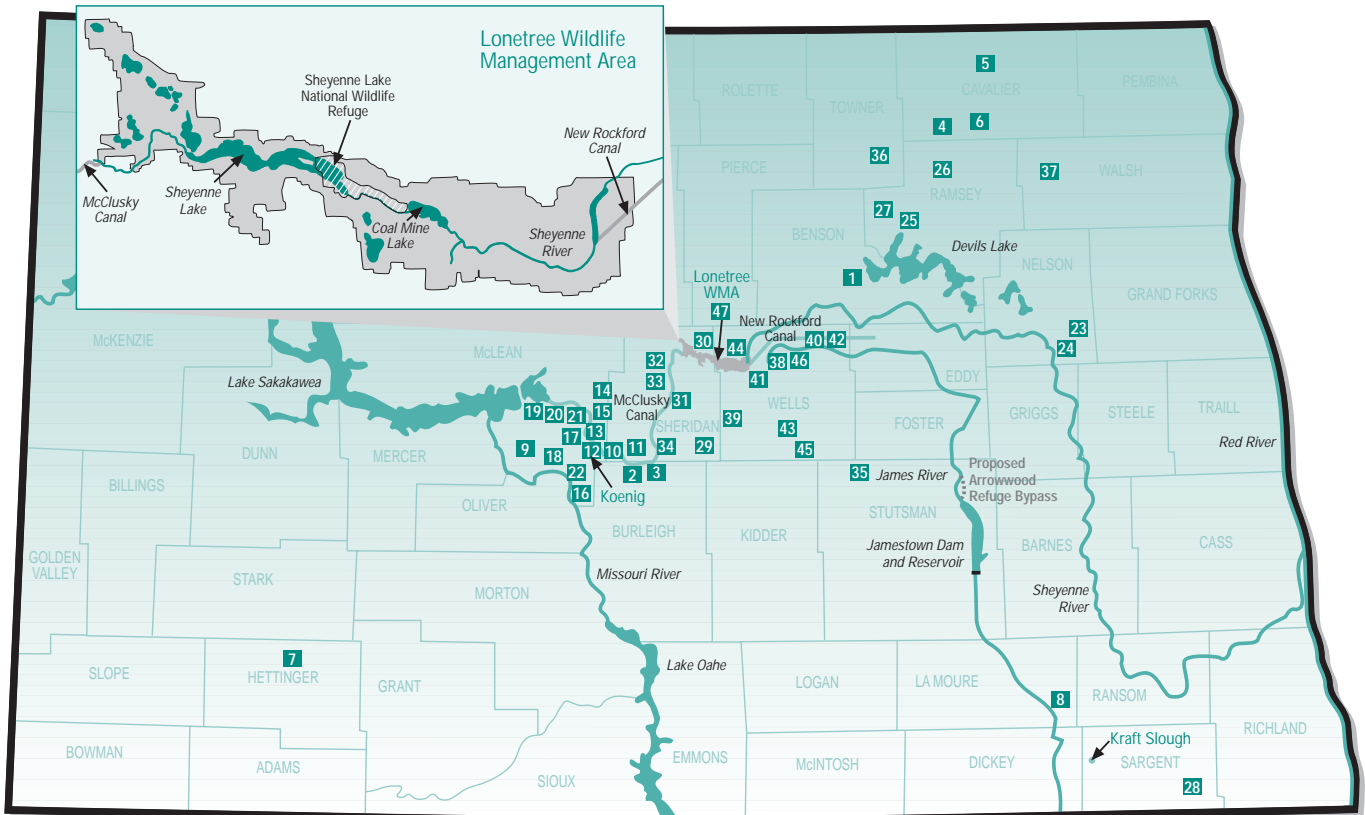

# WILDLIFE DEVELOPMENT AREAS IN THE STATE OF NORTH DAKOTA

## KEY

- |                  |                        |                        |                   |                         |                 |                 |
|------------------|------------------------|------------------------|-------------------|-------------------------|-----------------|-----------------|
| 1 Rolling Rock   | 8 Pilgrims Rest        | 15 Lake Williams South | 22 West Lost Lake | 29 Goodrich             | 36 Levon Grinde | 43 Pipestone    |
| 2 East Lost Lake | 9 Coal Coulee          | 16 Painted Woods Lake  | 23 Goose River    | 30 Johnson Lake         | 37 Old Aadalen  | 44 Pony Gulch   |
| 3 Russ Stuart    | 10 East Park Lake      | 17 Turtle Creek 2      | 24 Rugh Lake      | 31 Kindschi Lake        | 38 Egg Lake     | 45 Sweetgrass   |
| 4 Banner         | 11 Heckers Lake        | 18 Turtle Creek 3      | 25 Avocet Island  | 32 Lincoln Valley North | 39 Indian Hills | 46 Treebelt     |
| 5 Mulberry Creek | 12 Koenig              | 19 Turtle Lake I       | 26 Kneeling Moose | 33 Lincoln Valley South | 40 Manfred WDA  | 47 Lonetree WMA |
| 6 Storlie        | 13 Lake Homes Outlet   | 20 Turtle Lake II      | 27 Lake Alice     | 34 Old Johns Lake       | 41 Forward WDA  |                 |
| 7 Hillview       | 14 Lake Williams North | 21 Turtle Lake III     | 28 Nickeson       | 35 Hawks Nest           | 42 Heimdal WDA  |                 |